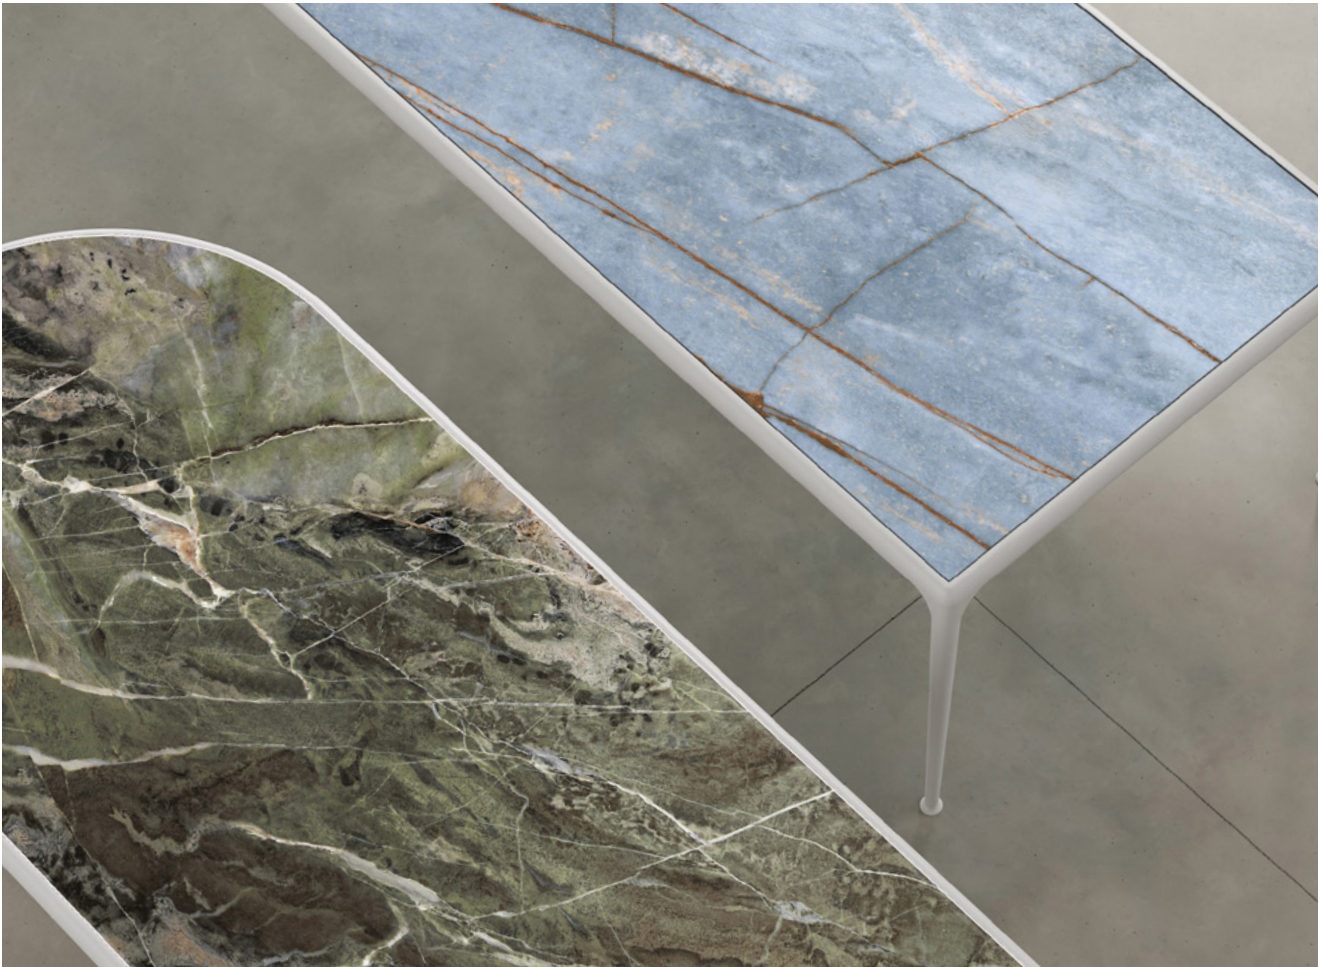

Other finishes available